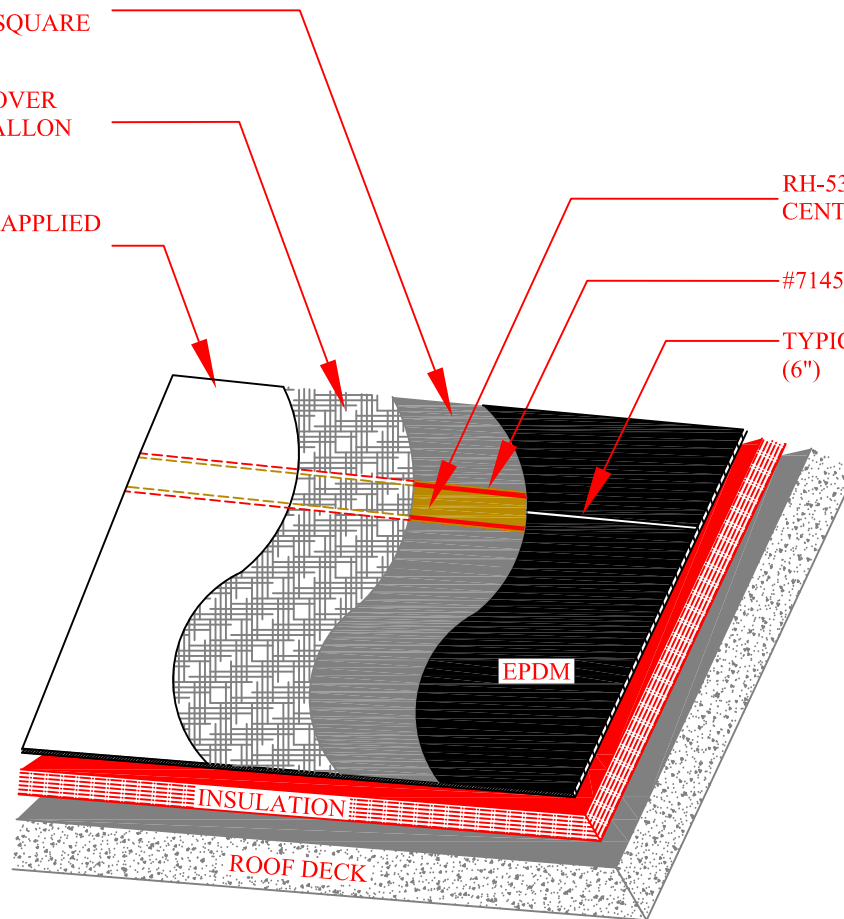

1st COAT #7145-2 GRAY LIGHT FLASH
COAT APPLIED $\frac{3}{4}$ GALLON PER SQUARE

#7145-2 LIGHT GRAY APPLIED OVER
ENTIRE ROOF AT 100 SF PER GALLON

FINSH COAT OF #7140 WHITE APPLIED
AT 1.25 GALLONS PER 100 SF

RH-53 POLYESTER FABRIC
CENTERED OVER FIELD SEAM

#7145-2 APPLIED OVER FIELD SEAM

TYPICAL FIELD SEAM
(6")

D1

Organization:
TRUCO, INC.

Title:
EPDM RESTORATION AND FIELD SEAM

THESE DRAWINGS ARE THE PROPERTY OF TRUCO, INC. AND ARE NOT TO BE COPIED OR REPRODUCED WITHOUT WRITTEN APPROVAL FROM TRUCO, INC.